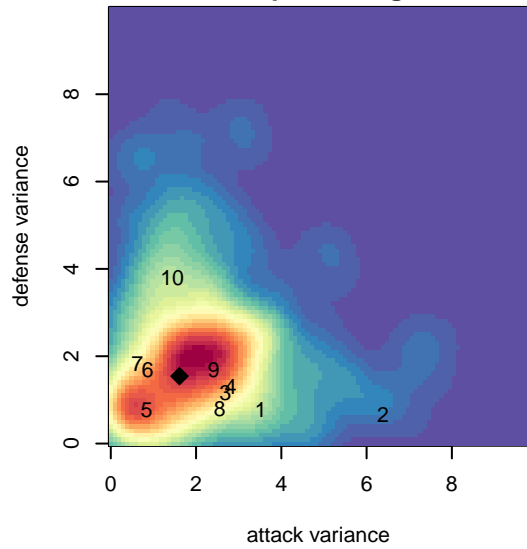

# LOSC Green I B04

Crossfire Oregon  
 Lake Oswego, OR  
 B04 total strength=689  
 attack=0.96 defense=0.48  
 fall league = PTT B04 Div 1 White  
 spr league = Spr OYS B04 Div 1 White

alt names used:  
 LOSC B04  
 LAKE OSWEGOLOSC U13/2004  
 LOSC 04B Green  
 LOSC 04B Green  
 LOSC 04B Green

Venues played:  
 2016 PCU Summer Classic U13 Silver  
 2016 Mt Hood Challenge U13 Bronze  
 2016 PTT B04 Division 1 White  
 2016 OYS Presidents Cup B04  
 2016 Spr OYS B04 Division 1 White

**LOSC Green I B04**  
 Dots are actual minus expected GF (blue circles) and GA (red triangles).  
 Blue line is smoothed change in attack strength. Red is smoothed change in defense strength.

**attack and defense variance (black dot)  
relative to other teams  
and top 10 in region**

**attack and defense rating  
relative to others at age  
and all opponents in last 13 months**

**Performance relative to 13 month average**