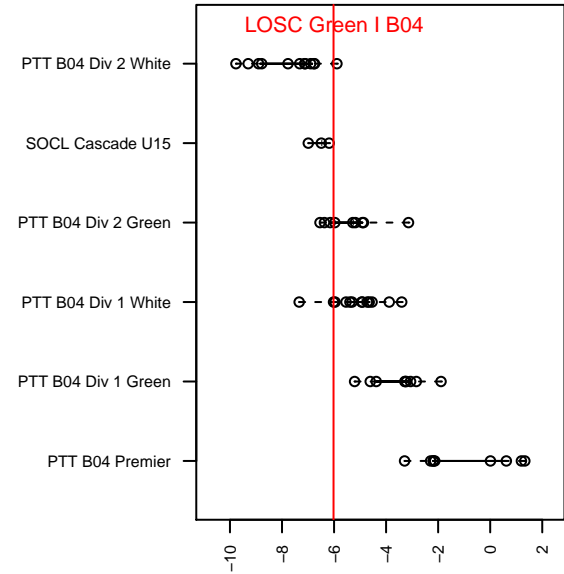

# LOSC Green I B04

Crossfire Oregon  
 Lake Oswego, OR  
 B04 total strength=689  
 attack=0.96 defense=0.48  
 fall league = PTT B04 Div 1 White  
 spr league = Spr OYS B04 Div 1 White

alt names used:  
 LOSC B04  
 LAKE OSWEGOLOSC U13/2004  
 LOSC 04B Green  
 LOSC 04B Green  
 LOSC 04B Green

Venues played:  
 2016 PCU Summer Classic U13 Silver  
 2016 Mt Hood Challenge U13 Bronze  
 2016 PTT B04 Division 1 White  
 2016 OYS Presidents Cup B04  
 2016 Spr OYS B04 Division 1 White

**LOSC Green I B04**  
 Dots are actual minus expected GF (blue circles) and GA (red triangles).  
 Blue line is smoothed change in attack strength. Red is smoothed change in defense strength.

**attack and defense variance (black dot)  
relative to other teams  
and top 10 in region**

**attack and defense rating  
relative to others at age  
and all opponents in last 13 months**

**Performance relative to 13 month average**